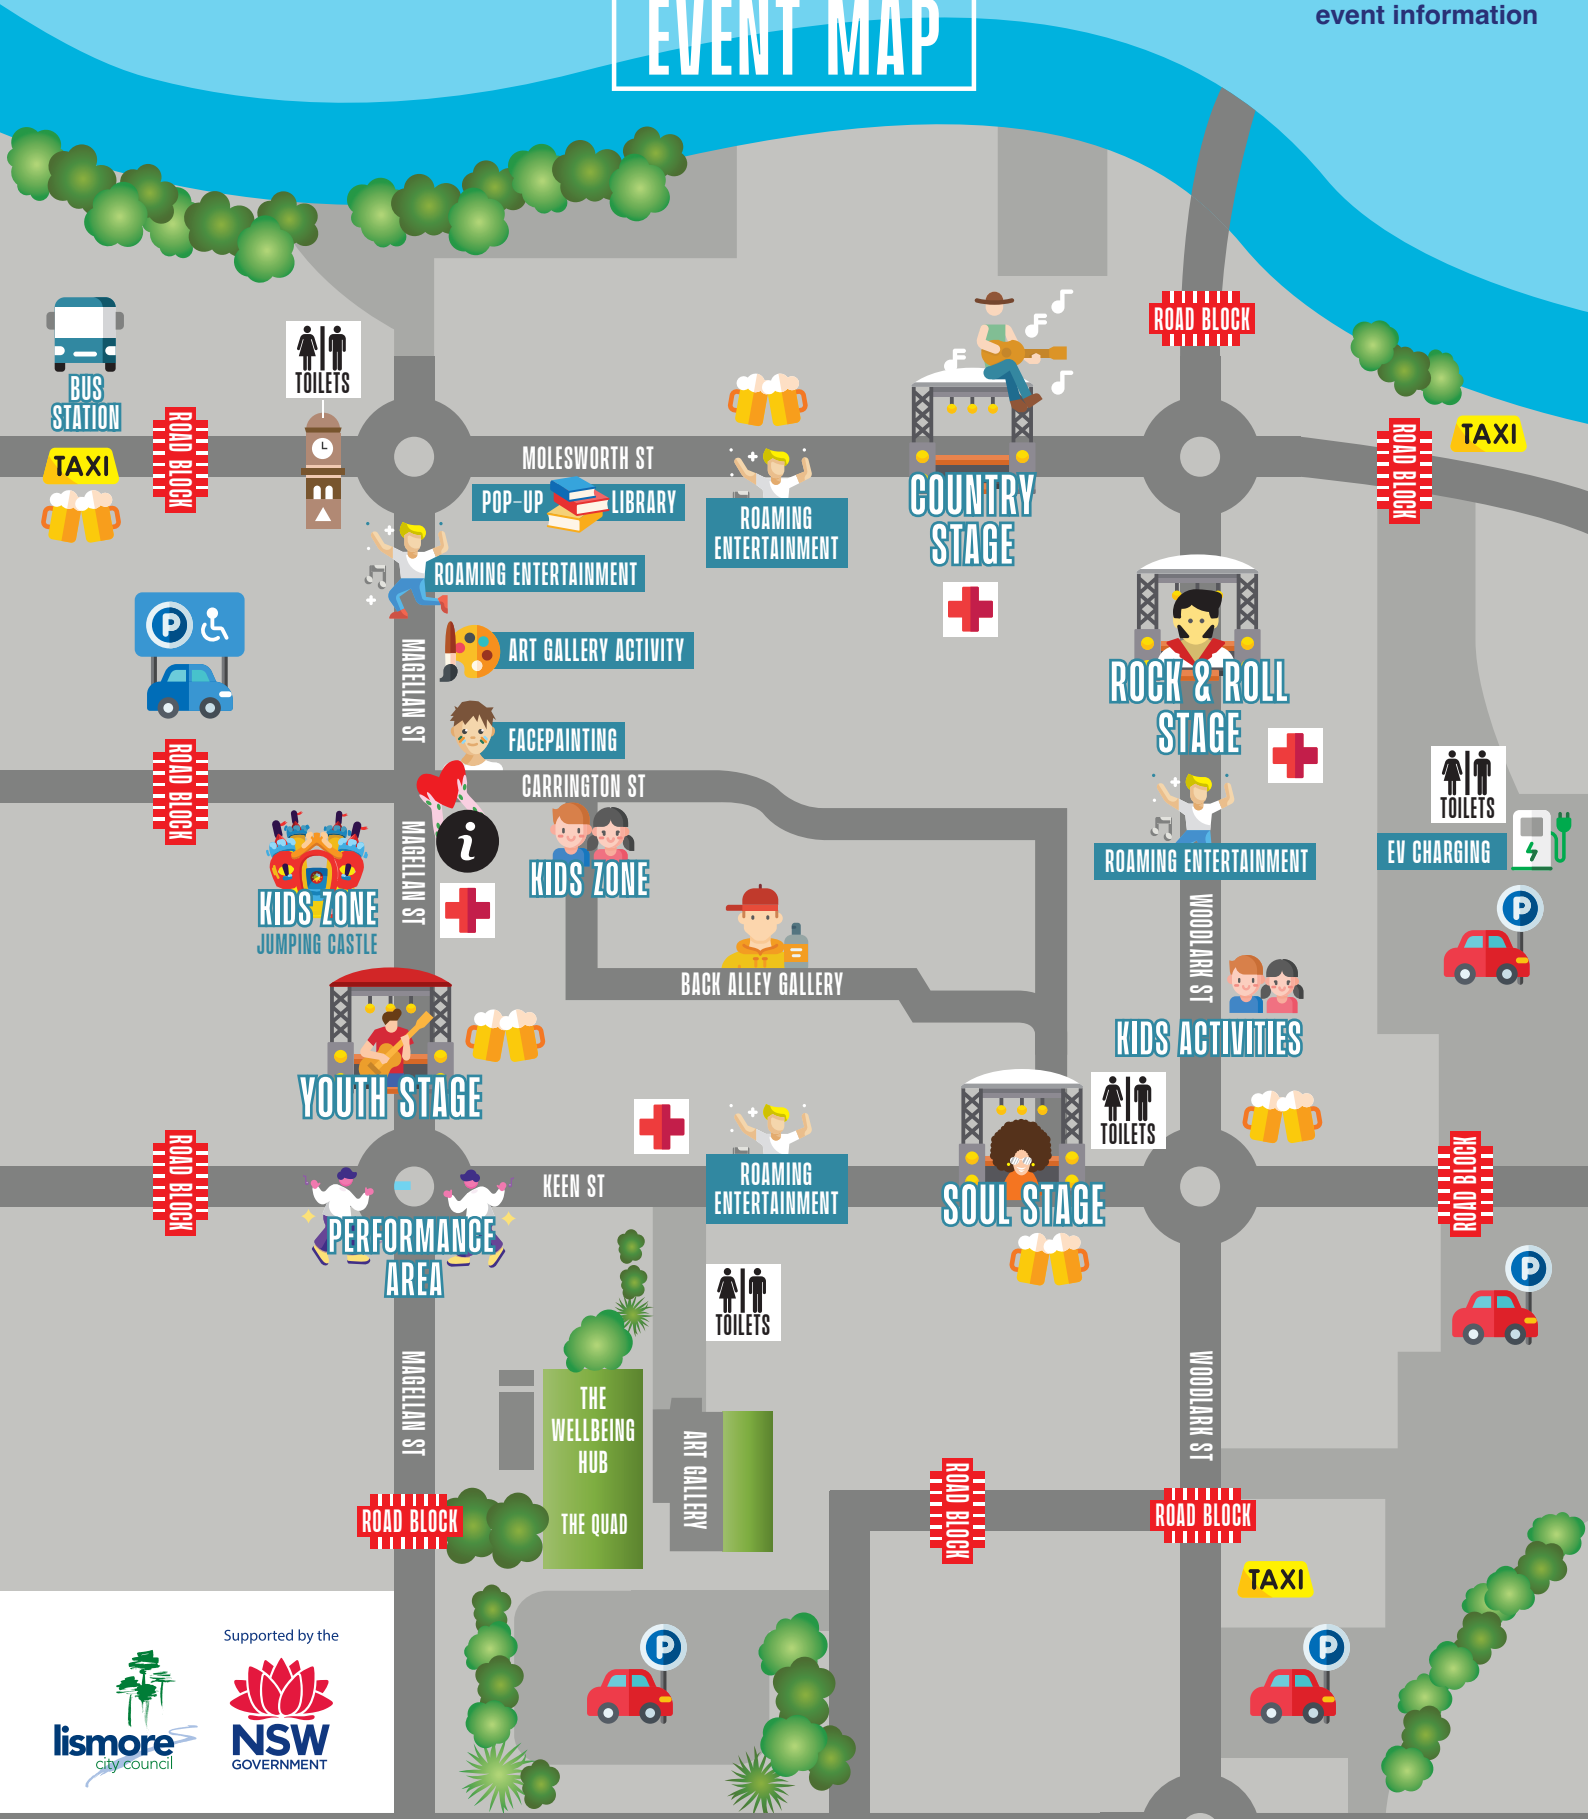

# MUSIC FROM THE HEART

## ROCK, COUNTRY, YOUTH, SOUL-R&B

Scan for more event information

### EVENT MAP

Supported by the